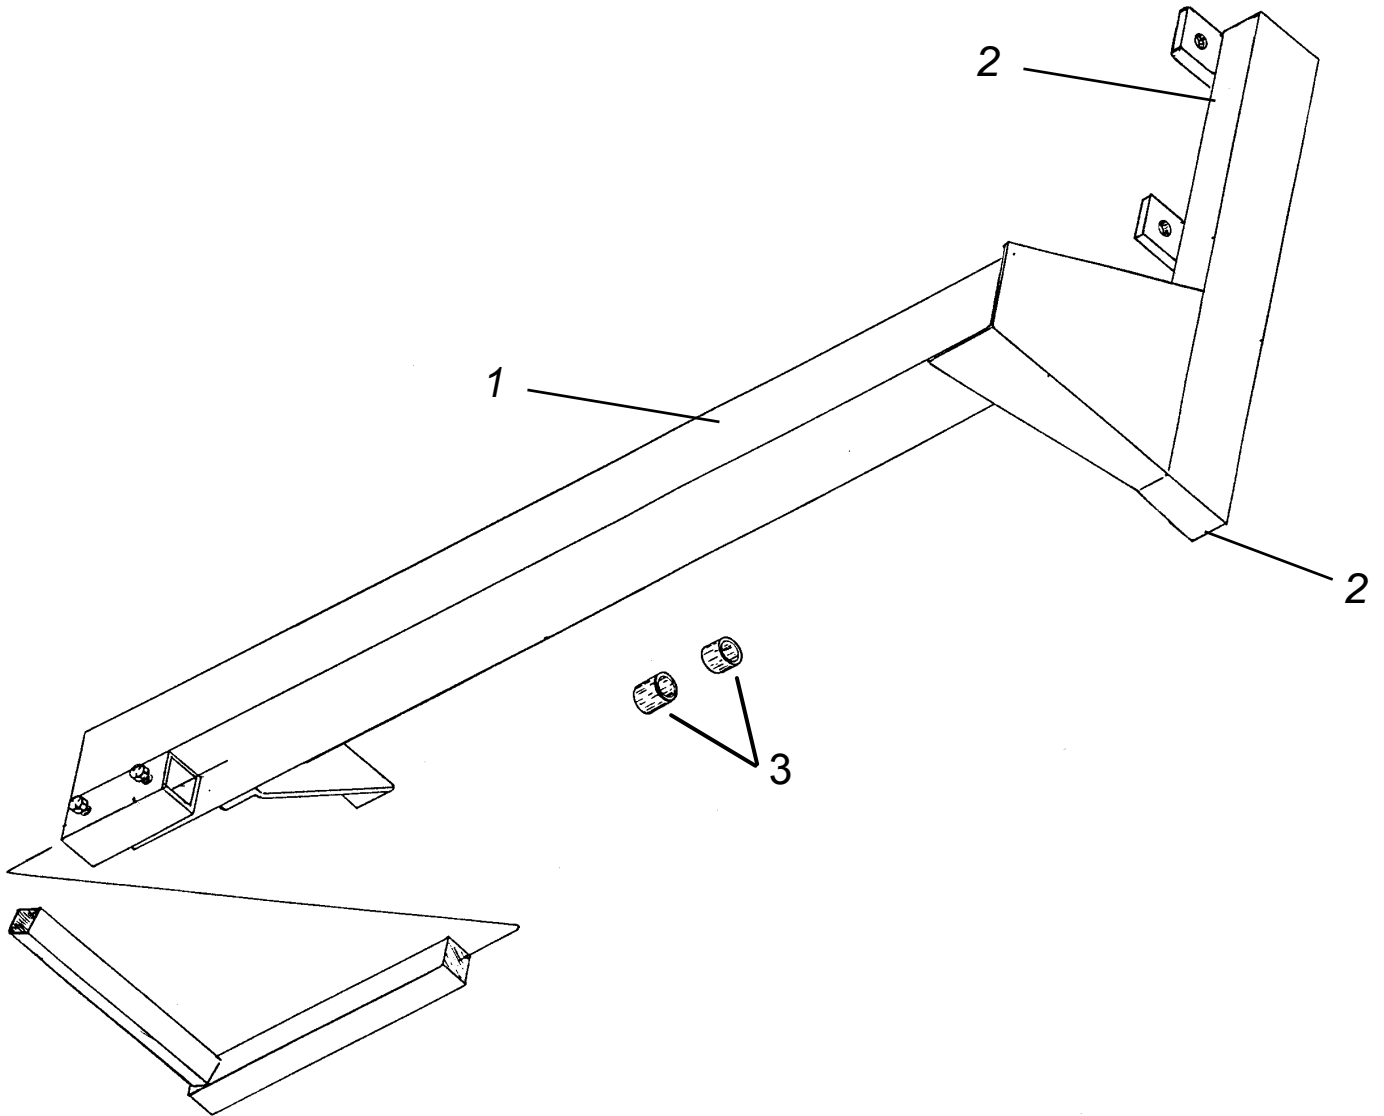

309 W. CALIFORNIA STREET
P.O. BOX 188
GARFIELD, WASHINGTON 99130-0188
(509) 635-1321 FAX: (509) 635-1434
www.jeloveco.com

CG 100 SERIES

CONCORD GRAPE PRE-PRUNER

SECTION TWO

SPECIFIC MODEL PARTS ILLUSTRATIONS AND LISTING

MK – 1
MOD – 0

SPECIFIC MODEL PARTS

JOHN DEERE 2240

SPECIFIC MODEL PARTS

JOHN DEERE 2240

<u>KEY</u>	<u>PART NUMBER</u>	<u>DESCRIPTION</u>	<u>QTY USED</u>
1	VP1004	TRACTOR MOUNT – SIDEBEAM	1
2	VP1006	MOUNTING ARM, CONTROL ASSEMBLY	1
3		SPACER	2
	NOT SHOWN:		
		JOHN DEERE QUICK DISCONNECT NIPPLE	2

SPECIFIC MODEL PARTS

LANDINI 65F

SPECIFIC MODEL PARTS

LANDINI 65F

<u>KEY</u>	<u>PART NUMBER</u>	<u>DESCRIPTION</u>	<u>QTY USED</u>
1	VP1006	MOUNTING ARM. CONTROL ASSEMBLY	1
2	VP1011	FRONT MOUNT	1
3	VP1012	SIDE BEAM	1
4	VP1013	BRACE, REAR	1

NOT SHOWN:

METRIC CAP SCREW, LOCK WASHER PIONEER QUICK DISCONNECT NIPPLE – ½ NPTF	2
--	---