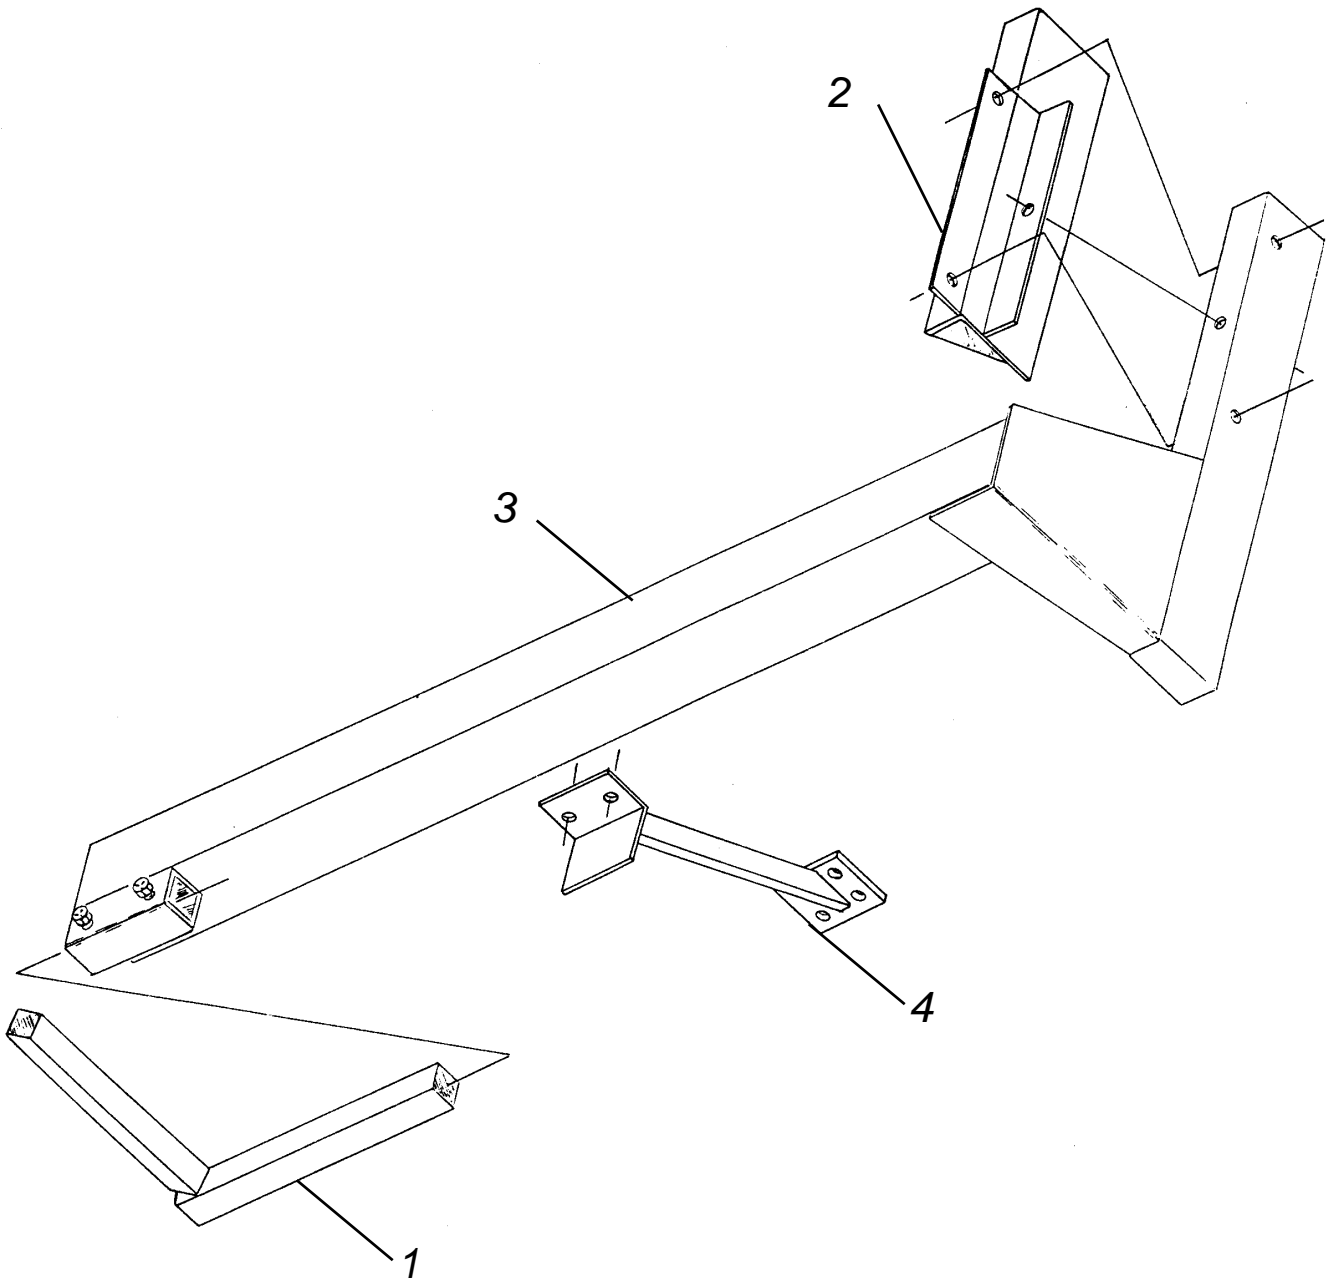

MK – 1
MOD – 0

SPECIFIC MODEL PARTS

JOHN DEERE 2240

SPECIFIC MODEL PARTS

JOHN DEERE 2240

<u>KEY</u>	<u>PART NUMBER</u>	<u>DESCRIPTION</u>	<u>QTY USED</u>
1	VP1004	TRACTOR MOUNT – SIDEBEAM	1
2	VP1006	MOUNTING ARM, CONTROL ASSEMBLY	1
3		SPACER	2
	NOT SHOWN:		
		JOHN DEERE QUICK DISCONNECT NIPPLE	2

SPECIFIC MODEL PARTS

LANDINI 65F

SPECIFIC MODEL PARTS

LANDINI 65F

<u>KEY</u>	<u>PART NUMBER</u>	<u>DESCRIPTION</u>	<u>QTY USED</u>
1	VP1006	MOUNTING ARM. CONTROL ASSEMBLY	1
2	VP1011	FRONT MOUNT	1
3	VP1012	SIDE BEAM	1
4	VP1013	BRACE, REAR	1

NOT SHOWN:

METRIC CAP SCREW, LOCK WASHER PIONEER QUICK DISCONNECT NIPPLE – ½ NPTF	2
--	---